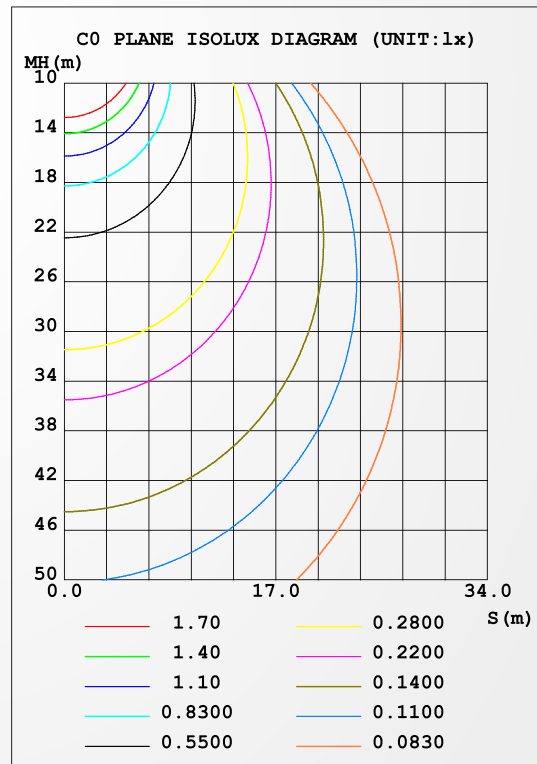

## AAI FIGURE

NAME: EROS LED DOWNLIGHT	TYPE: LED	WEIGHT:
SPEC.: 5W	DIM.:	SERIAL No.:
MFR.: NEXLEDS	SUR.:	Shielding Angle:

Flux out: 252.8 lm

Height                      Eavg, Emax                      Angle: 106.58deg                      Diameter

**Note:** The Curves indicate the illuminated area and the average illumination when the luminaire is at different distance.

C Range: 0 - 180DEG  
C Interval: 15.0DEG  
Test Speed: HIGH  
Temperature: 25.3DEG  
Operators: JACK  
Test Date: 2019-04-26

γ Range: 0 - 90DEG  
γ Interval: 1.0DEG  
Test System: EVERFINE GO-2000B\_V1 SYSTEM V2.0.407.13  
Humidity: 65.0%  
Test Distance: 11.565m [K=1.0000]  
Remarks:

JOIN US ON OUR  
FACEBOOK PAGE +

NEXTLITE PRODUCTS

## LUMINAIRE PHOTOMETRIC TEST REPORT

NAME: EROS LED DOWNLIGHT	TYPE: LED	WEIGHT:
SPEC.: 10W	DIM.:	SERIAL No.:
MFR.: NEXLEDS	SUR.:	Shielding Angle:

DATA OF LAMP		PHOTOMETRIC DATA			
MODEL	DL13-3CCT 10W	Imax (cd)	277.3	S/MH (C0/180)	1.23
NOMINAL POWER (W)	10	LOR (%)	1.5	S/MH (C90/270)	1.23
RATED VOLTAGE (V)	220	TOTAL FLUX (lm)	740.86	η UP, DN (C0-180)	0.0, 0.7
NOMINAL FLUX (lm)	740,862	CIE CLASS	DIRECT	η UP, DN (C180-360)	0.0, 0.7
LAMPS INSIDE	1	η up (%)	0.0	CIBSE SHR NOM	1.25
TEST VOLTAGE (V)	219.5	η down (%)	1.4	CIBSE SHR MAX	1.35