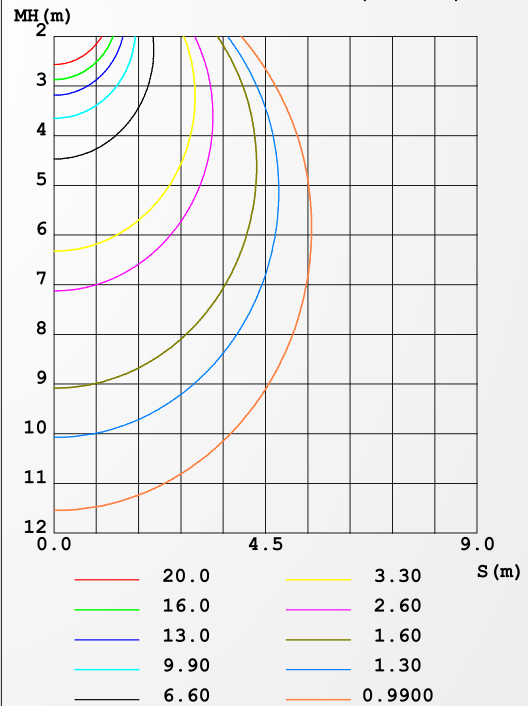

Video

**EROS**  
LED DOWNLIGHT

5W

10W

**specification**

PRODUCT NAME :	EROS LED DOWNLIGHT
MODEL NO. :	DL13-3CCT 5W / 10W
SPECIFICATION :	AC200-240V, 50-60Hz ; 5W/10W
WORKING TEMP :	-20-50(°C)
POWER FACTOR :	>0.6
CRI(RA) :	>80
COLOR :	White / Gold / Rose Gold / Coffee
LIGHT SOURCE :	SMD CHIP
LUMEN :	80LM/W
BEAM ANGLE :	110°
PRODUCT SIZE :	100*35mm / 145*40mm
CUT OUT :	80mm / 120mm
IP :	IP20
APPLICATION :	Home, Shop, Hotel... etc
WARRANTY :	3 years
STANDARD :	CE

## LUMINAIRE PHOTOMETRIC TEST REPORT

NAME: EROS LED DOWNLIGHT	TYPE: LED	WEIGHT:
SPEC.: 5W	DIM.:	SERIAL No.:
MFR.: NEXLEDS	SUR.:	Shielding Angle:

DATA OF LAMP		PHOTOMETRIC DATA			
MODEL	DL13-3CCT 5W	Imax (cd)	131.3	S/MH (C0/180)	1.22
NOMINAL POWER (W)	5	LOR (%)	100.0	S/MH (C90/270)	1.24
RATED VOLTAGE (V)	220	TOTAL FLUX (lm)	416.26	η UP, DN (C0-180)	0.0, 50.1
NOMINAL FLUX (lm)	416.264	CIE CLASS	DIRECT	η UP, DN (C180-360)	0.0, 49.9
LAMPS INSIDE	1	η up (%)	0.0	CIBSE SHR NOM	1.25
TEST VOLTAGE (V)	220.0	η down (%)	100.0	CIBSE SHR MAX	1.35

LUMINOUS INTENSITY DISTRIBUTION DIAGRAM

C0 PLANE ISOLUX DIAGRAM (UNIT:lx)

C Range: 0 - 180DEG  
C Interval: 15.0DEG  
Test Speed: HIGH  
Temperature: 25.3DEG  
Operators: JACK  
Test Date: 2019-04-26

γ Range: 0 - 90DEG  
γ Interval: 1.0DEG  
Test System: EVERFINE GO-2000B\_V1 SYSTEM V2.0.407.13  
Humidity: 65.0%  
Test Distance: 11.565m [K=1.0000]  
Remarks: