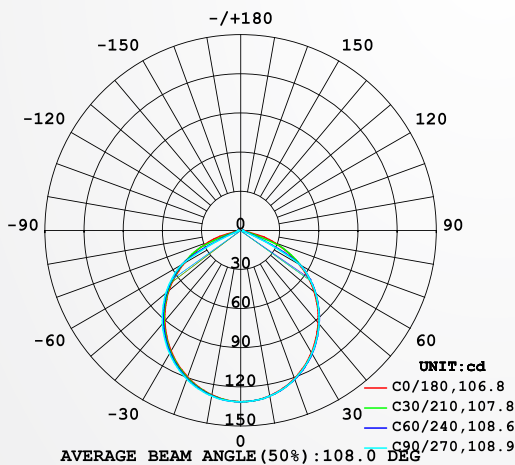

5W

LUMINAIRE PHOTOMETRIC TEST REPORT

NAME: EROS LED DOWNLIGHT	TYPE: LED	WEIGHT:
SPEC.: 5W	DIM.:	SERIAL No.:
MFR.: NEXLEDS	SUR.:	Shielding Angle:

DATA OF LAMP		PHOTOMETRIC DATA			
MODEL	DL13-3CCT 5W	Imax (cd)	131.3	S/MH (C0/180)	1.22
NOMINAL POWER (W)	5	LOR (%)	100.0	S/MH (C90/270)	1.24
RATED VOLTAGE (V)	220	TOTAL FLUX (lm)	416.26	η UP, DN (C0-180)	0.0, 50.1
NOMINAL FLUX (lm)	416.264	CIE CLASS	DIRECT	η UP, DN (C180-360)	0.0, 49.9
LAMPS INSIDE	1	η up (%)	0.0	CIBSE SHR NOM	1.25
TEST VOLTAGE (V)	220.0	η down (%)	100.0	CIBSE SHR MAX	1.35

LUMINOUS INTENSITY DISTRIBUTION DIAGRAM