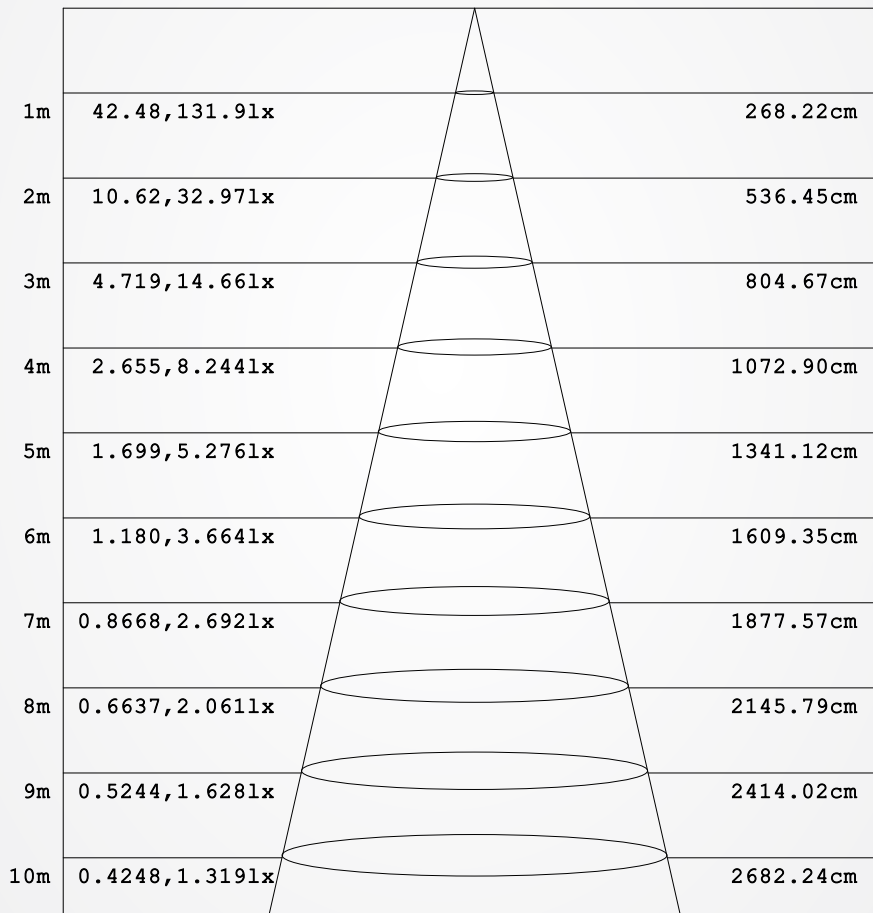

## LUMINAIRE PHOTOMETRIC TEST REPORT

NAME: EROS LED DOWNLIGHT	TYPE: LED	WEIGHT:
SPEC.: 5W	DIM.:	SERIAL No.:
MFR.: NEXLEDS	SUR.:	Shielding Angle:

DATA OF LAMP		PHOTOMETRIC DATA			
MODEL	DL13-3CCT 5W	Imax (cd)	131.3	S/MH (C0/180)	1.22
NOMINAL POWER (W)	5	LOR (%)	100.0	S/MH (C90/270)	1.24
RATED VOLTAGE (V)	220	TOTAL FLUX (lm)	416.26	η UP, DN (C0-180)	0.0, 50.1
NOMINAL FLUX (lm)	416.264	CIE CLASS	DIRECT	η UP, DN (C180-360)	0.0, 49.9
LAMPS INSIDE	1	η up (%)	0.0	CIBSE SHR NOM	1.25
TEST VOLTAGE (V)	220.0	η down (%)	100.0	CIBSE SHR MAX	1.35

## AAI FIGURE

NAME: EROS LED DOWNLIGHT	TYPE: LED	WEIGHT:
SPEC.: 5W	DIM.:	SERIAL No.:
MFR.: NEXLEDS	SUR.:	Shielding Angle:

Flux out: 252.8 lm

Height                      Eavg, Emax                      Angle: 106.58deg                      Diameter