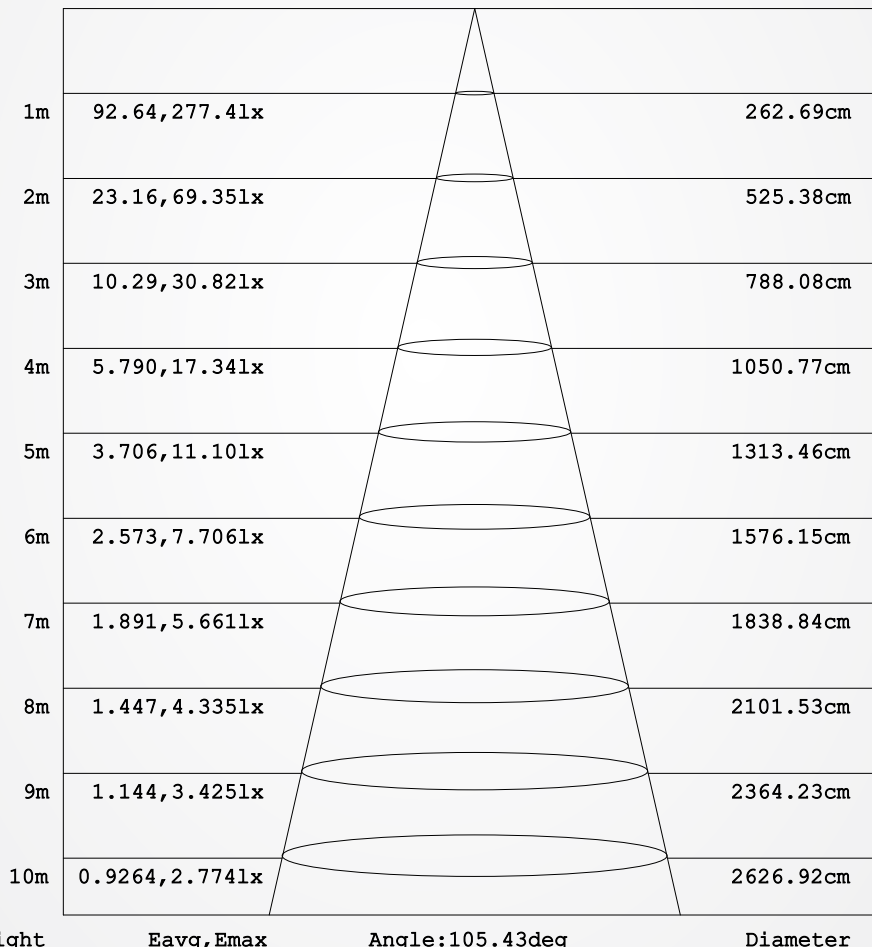

## LUMINAIRE PHOTOMETRIC TEST REPORT

NAME: EROS LED DOWNLIGHT	TYPE: LED	WEIGHT:
SPEC.: 5W	DIM.:	SERIAL No.:
MFR.: NEXLEDS	SUR.:	Shielding Angle:

DATA OF LAMP		PHOTOMETRIC DATA			
MODEL	DL13-3CCT 5W	Imax (cd)	131.3	S/MH (C0/180)	1.22
NOMINAL POWER (W)	5	LOR (%)	100.0	S/MH (C90/270)	1.24
RATED VOLTAGE (V)	220	TOTAL FLUX (lm)	416.26	η UP, DN (C0-180)	0.0, 50.1
NOMINAL FLUX (lm)	416.264	CIE CLASS	DIRECT	η UP, DN (C180-360)	0.0, 49.9
LAMPS INSIDE	1	η up (%)	0.0	CIBSE SHR NOM	1.25
TEST VOLTAGE (V)	220.0	η down (%)	100.0	CIBSE SHR MAX	1.35

## AAI FIGURE

NAME: EROS LED DOWNLIGHT	TYPE: LED	WEIGHT:
SPEC.: 5W	DIM.:	SERIAL No.:
MFR.: NEXLEDS	SUR.:	Shielding Angle:

Flux out: 252.8 lm

Height                      Eavg, Emax                      Angle: 106.58deg                      Diameter

## LUMINAIRE PHOTOMETRIC TEST REPORT

NAME: EROS LED DOWNLIGHT	TYPE: LED	WEIGHT:
SPEC.: 10W	DIM.:	SERIAL No.:
MFR.: NEXLEDS	SUR.:	Shielding Angle:

DATA OF LAMP		PHOTOMETRIC DATA			
MODEL	DL13-3CCT 10W	Imax (cd)	277.3	S/MH (C0/180)	1.23
NOMINAL POWER (W)	10	LOR (%)	1.5	S/MH (C90/270)	1.23
RATED VOLTAGE (V)	220	TOTAL FLUX (lm)	740.86	η UP, DN (C0-180)	0.0, 0.7
NOMINAL FLUX (lm)	740,862	CIE CLASS	DIRECT	η UP, DN (C180-360)	0.0, 0.7
LAMPS INSIDE	1	η up (%)	0.0	CIBSE SHR NOM	1.25
TEST VOLTAGE (V)	219.5	η down (%)	1.4	CIBSE SHR MAX	1.35

## AAI FIGURE

NAME: EROS LED DOWNLIGHT	TYPE: LED	WEIGHT:
SPEC.: 10W	DIM.:	SERIAL No.:
MFR.: NEXLEDS	SUR.:	Shielding Angle:

Flux out: 512.5 lm

Height                      Eavg, Emax                      Angle: 105.43deg                      Diameter