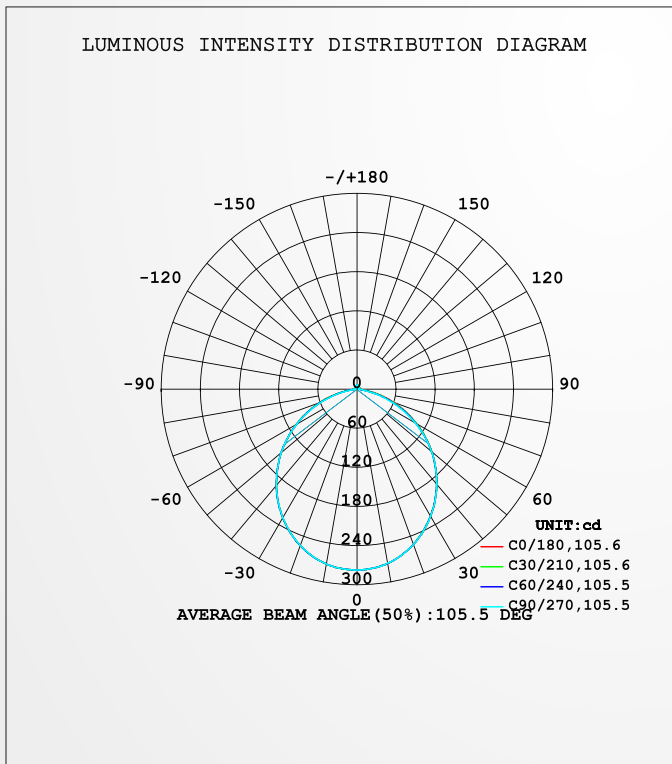

## AAI FIGURE

NAME: EROS LED DOWNLIGHT	TYPE: LED	WEIGHT:
SPEC.: 5W	DIM.:	SERIAL No.:
MFR.: NEXLEDS	SUR.:	Shielding Angle:

Flux out: 252.8 lm

Height                      Eavg, Emax                      Angle: 106.58deg                      Diameter

**Note:** The Curves indicate the illuminated area and the average illumination when the luminaire is at different distance.

C Range: 0 - 180DEG  
C Interval: 15.0DEG  
Test Speed: HIGH  
Temperature: 25.3DEG  
Operators: JACK  
Test Date: 2019-04-26

γ Range: 0 - 90DEG  
γ Interval: 1.0DEG  
Test System: EVERFINE GO-2000B\_V1 SYSTEM V2.0.407.13  
Humidity: 65.0%  
Test Distance: 11.565m [K=1.0000]  
Remarks:

JOIN US ON OUR  
FACEBOOK PAGE +

NEXTLITE PRODUCTS

## LUMINAIRE PHOTOMETRIC TEST REPORT

NAME: EROS LED DOWNLIGHT	TYPE: LED	WEIGHT:
SPEC.: 10W	DIM.:	SERIAL No.:
MFR.: NEXLEDS	SUR.:	Shielding Angle:

DATA OF LAMP		PHOTOMETRIC DATA			
MODEL	DL13-3CCT 10W	Imax (cd)	277.3	S/MH (C0/180)	1.23
NOMINAL POWER (W)	10	LOR (%)	1.5	S/MH (C90/270)	1.23
RATED VOLTAGE (V)	220	TOTAL FLUX (lm)	740.86	η UP, DN (C0-180)	0.0, 0.7
NOMINAL FLUX (lm)	740,862	CIE CLASS	DIRECT	η UP, DN (C180-360)	0.0, 0.7
LAMPS INSIDE	1	η up (%)	0.0	CIBSE SHR NOM	1.25
TEST VOLTAGE (V)	219.5	η down (%)	1.4	CIBSE SHR MAX	1.35